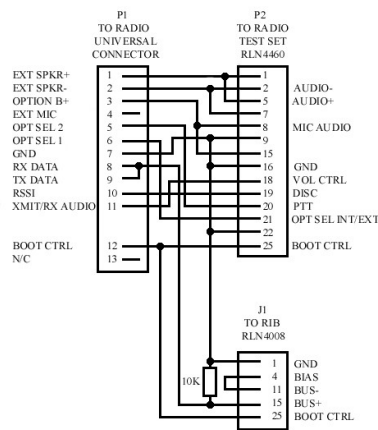

SCHEMATIC DIAGRAM

DOWNLOAD: <https://tinurli.com/29kz0d>