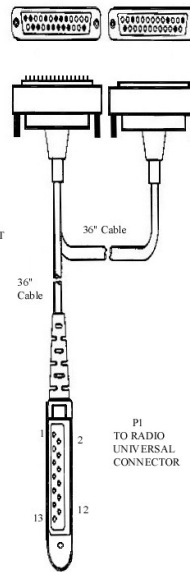

Motorola Gm3688 Service Manual

GENERAL INFORMATION

SERVICE

CONNECTOR DETAIL

P2
TO RADIO
TEST SET

J1
TO RIB
RLN4008